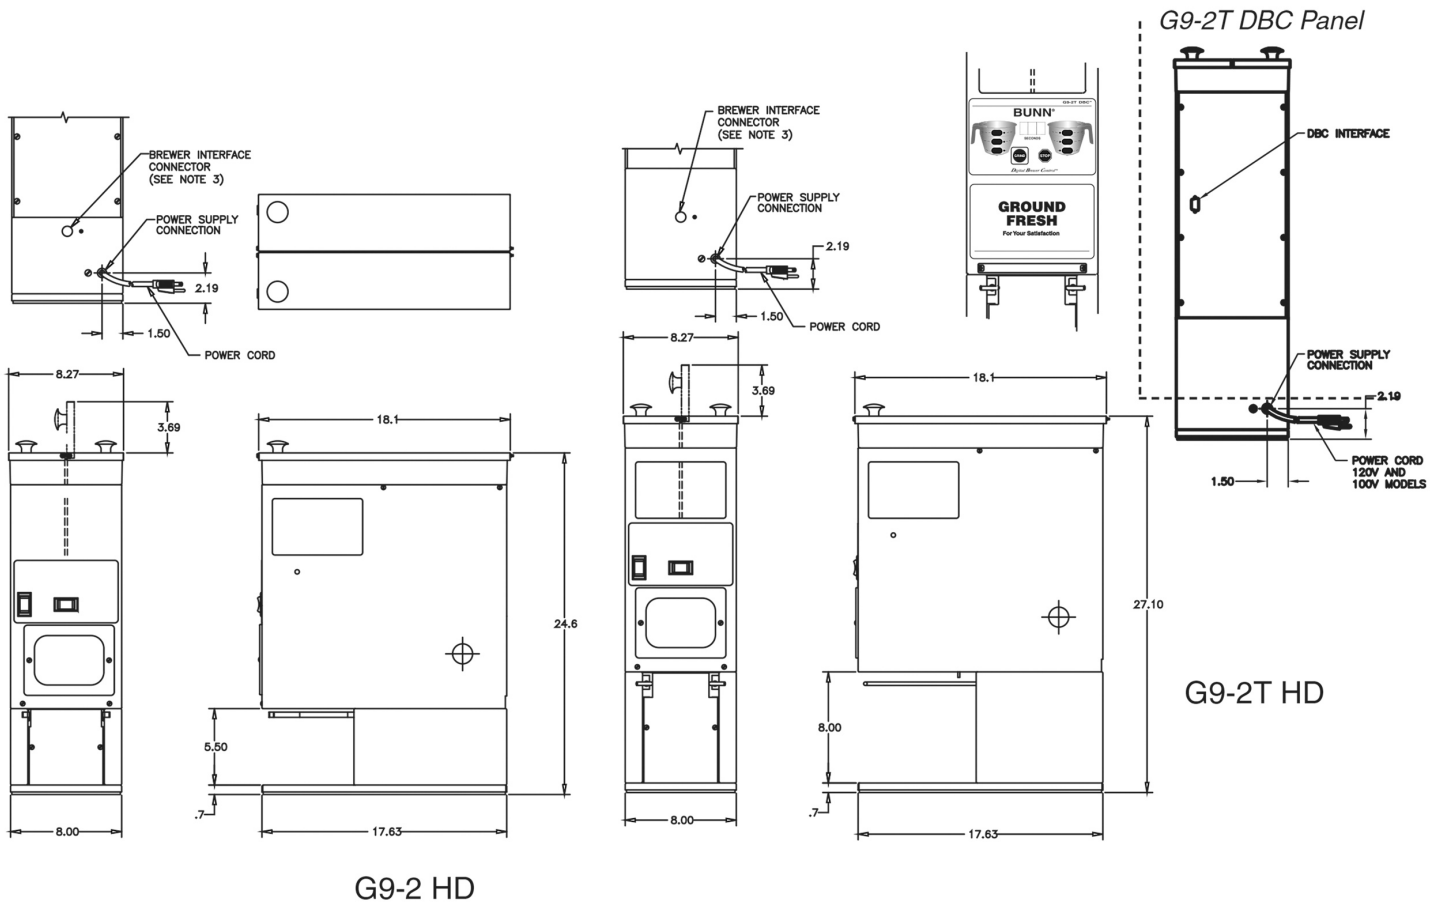

G9-2T HD Stainless

25.0" x 18.0" x 8.0"
(63.5cm x 45.7cm x 20.3cm)

- Four year warranty on grinding burrs
- Portion controlled for the right amount of coffee every time
- Precision burrs for consistent, commercial quality grind
- Two hoppers each hold 6lb (2.72kg) of regular, decaf or specialty coffee beans

Servers and airpots sold separately

Agency:

Specifications

Product #: 24250.0021
Interface: Cabled
Finish: Stainless
Hoppers: Two
Hopper Capacity: 6.00 lbs (2.722 kgs)

Additional Features

Electrical & Capacity

Created on:
03/22/2016

Unit			Shipping					
	Width	Height	Depth	Width	Height	Depth	Weight	Volume
English	8.0 in.	25.0 in.	18.0 in.	-	-	-	67.000 lbs	4.472 ft ³
Metric	20.3 cm	63.5 cm	45.7 cm	-	-	-	30.391 kgs	0.127 m ³